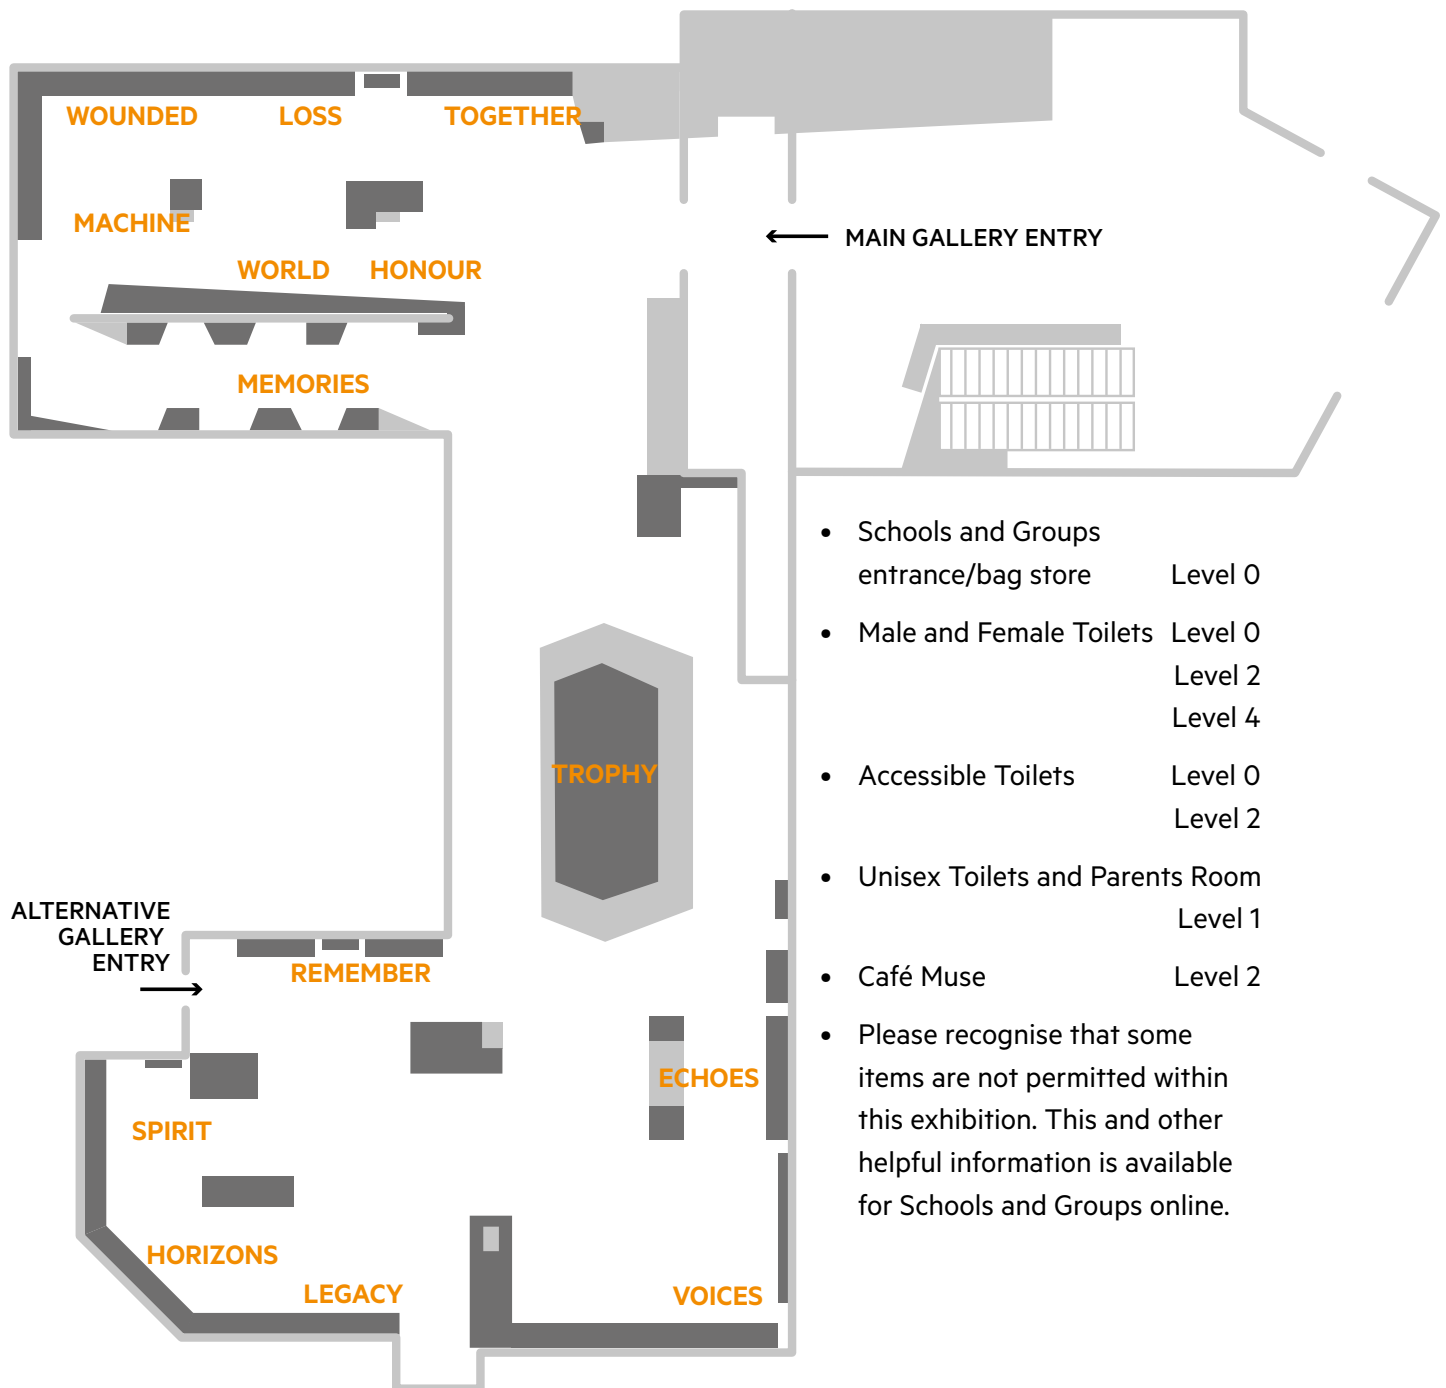

# Anzac Legacy Gallery

## Exhibition Floorplan

Queensland Museum

Level 1, South Bank

QUEENSLAND MUSEUM - South Bank

Cnr Melbourne and Grey Streets, SOUTH BANK

OPENING HOURS

9.30am–4pm daily

Closed Good Friday, Christmas Day & Boxing Day. Open Anzac Day from 1.30pm.