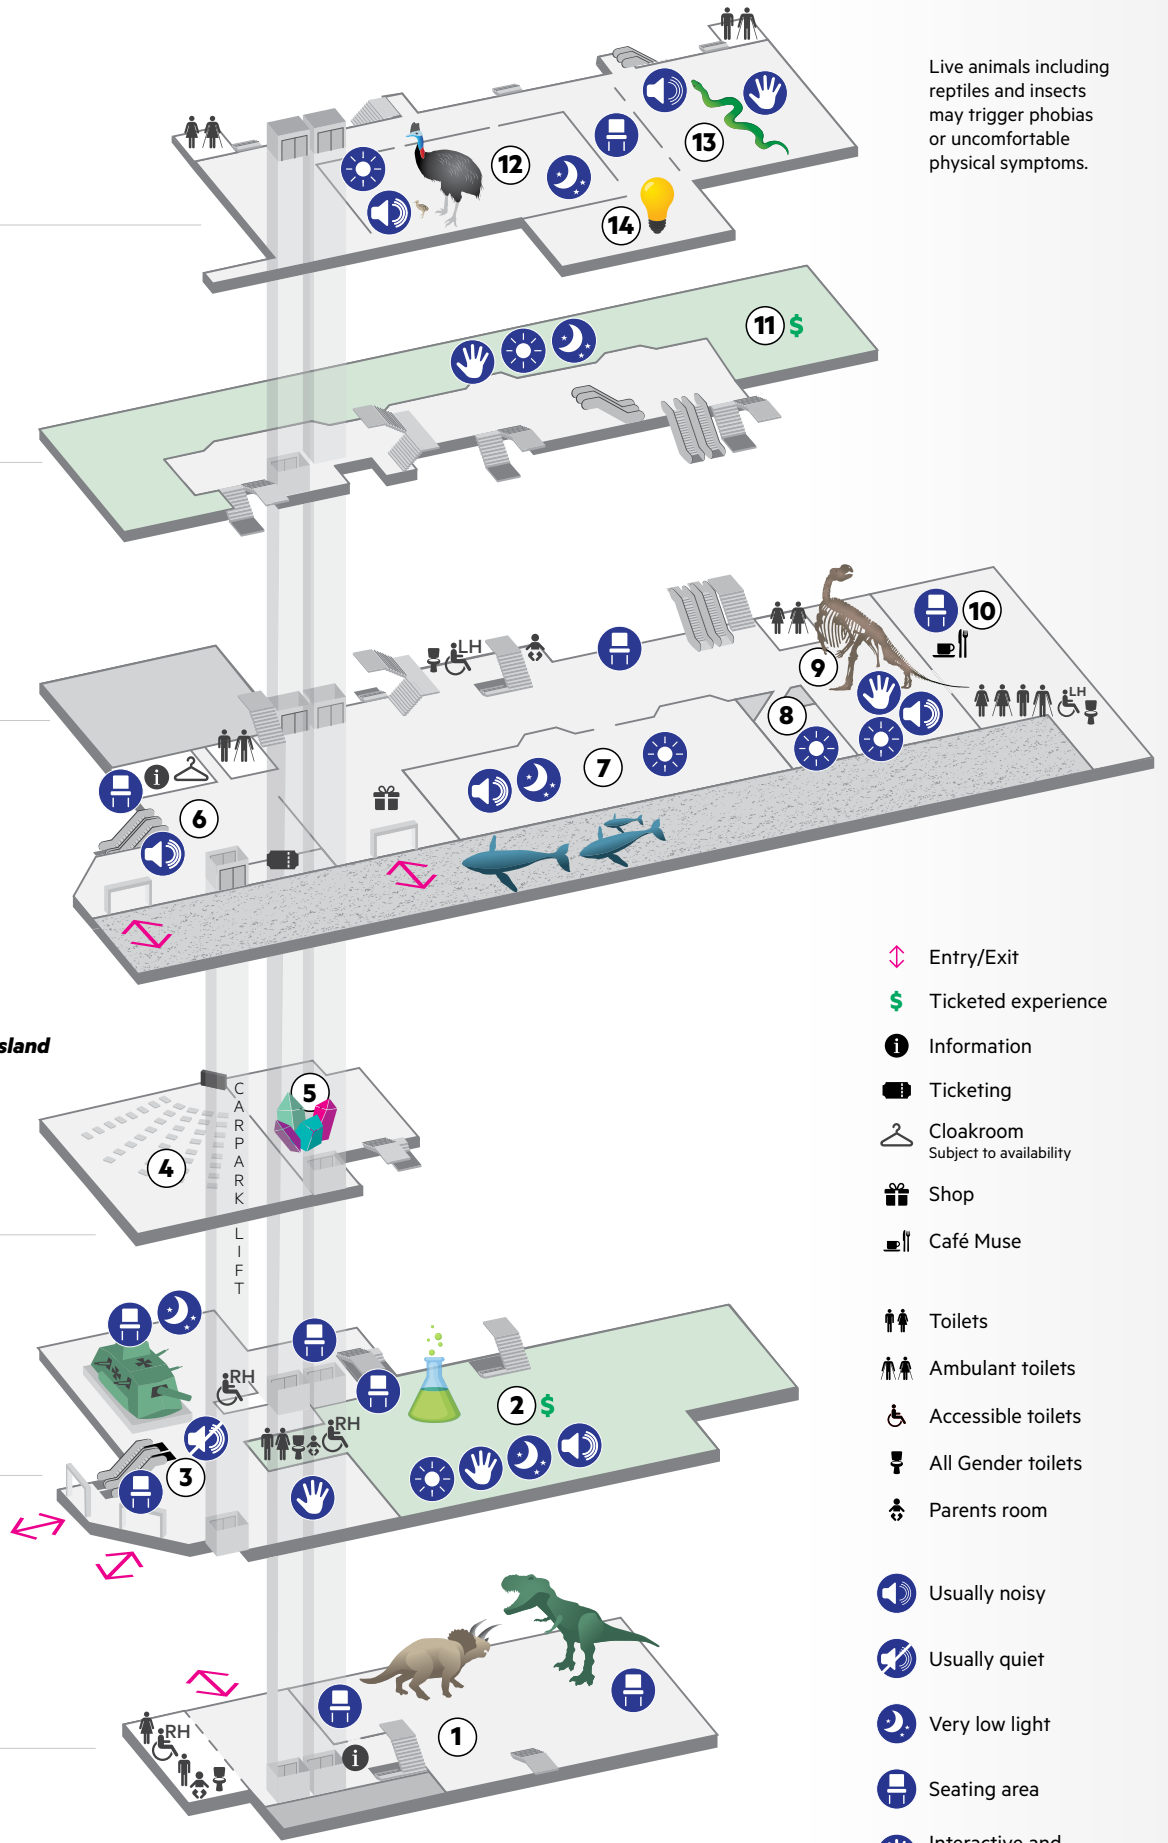

FLOOR MAP

LEVEL 4

- 12. *Wild State*
- 13. *Discovery Centre*
- 14. *INVENTory*

LEVEL 3

- 11. *\$ Croc! Lost Giants to Living Legends*
ON NOW

LEVEL 2

- 6. *Main foyer*
- 7. *Make A Scene: Fashioning Queer Identity and Club Culture in the 90s*
ON NOW until 19 July 2026
- 8. *un/tethered: Connections through storytellers from Papua New Guinea*
ON NOW until 19 April 2026
- 9. *Dinosaurs Unearthed: Explore Prehistoric Queensland*
- 10. *Café Muse*

LEVEL 1½

Mezzanine

- 4. *Theatre*
- 5. *Minerals: Inspirational Treasures from the Earth*

LEVEL 1

- 2. *\$ SparkLab*
- 3. *Anzac Legacy Gallery*

LEVEL 0

- 1. *Dinosaur Garden*

Live animals including reptiles and insects may trigger phobias or uncomfortable physical symptoms.

- Entry/Exit
- Ticketed experience
- Information
- Ticketing
- Cloakroom
Subject to availability
- Shop
- Café Muse
- Toilets
- Ambulant toilets
- Accessible toilets
- All Gender toilets
- Parents room
- Usually noisy
- Usually quiet
- Very low light
- Seating area
- Interactive and touch objects
- Light projections